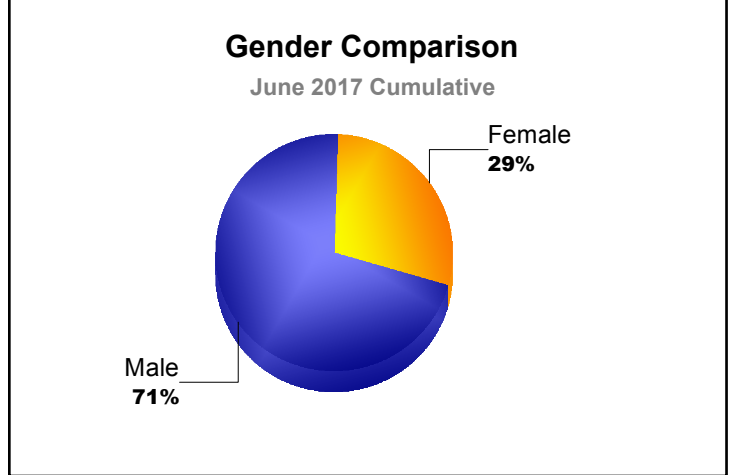

Year	New Clubs	Dropped Clubs	Gain/ Loss Clubs	New Members	Charter Members	Reinstate Members	Transfer Members	Total Member Added	Total Members Dropped	Gain/ Loss Members
2012-2013	0	-1	-1	37	2	0	1	40	-66	-26
2013-2014	0	-2	-2	19	1	0	0	20	-59	-39
2014-2015	0	0	0	32	0	4	0	36	-49	-13
2015-2016	0	-1	-1	16	1	0	0	17	-48	-31
2016-2017	1	0	1	10	20	0	0	30	-54	-24
Average	0	-1	-1	23	5	1	0	29	-55	-27