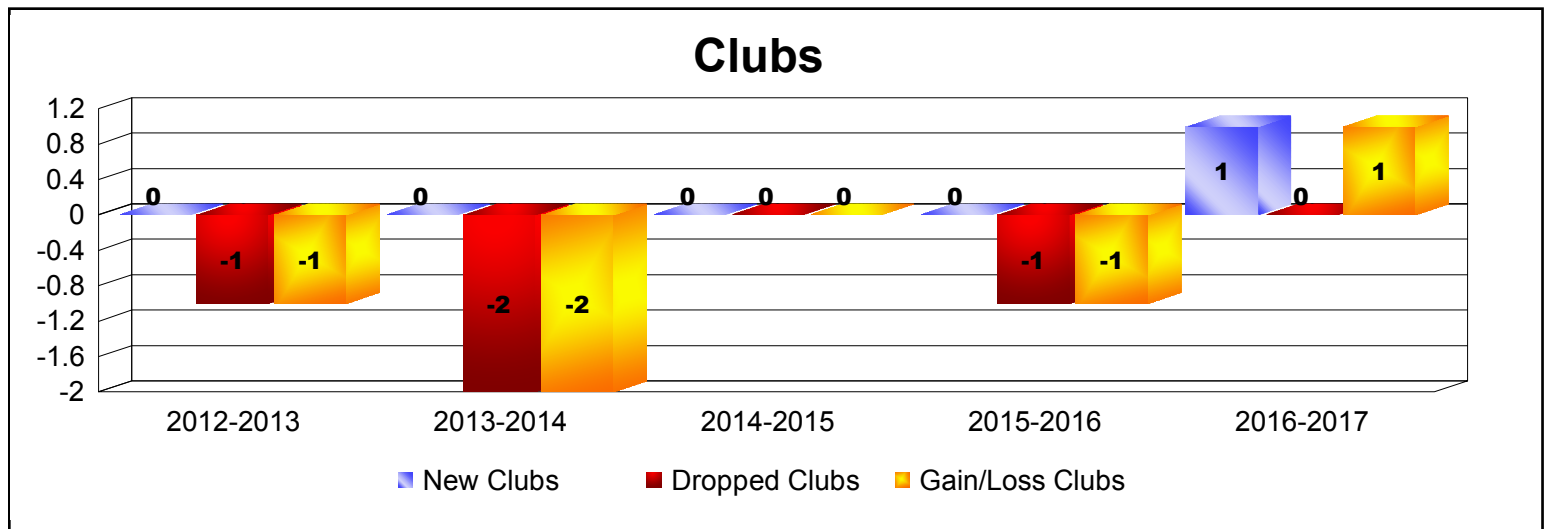

Year	New Clubs	Dropped Clubs	Gain/ Loss Clubs	New Members	Charter Members	Reinstate Members	Transfer Members	Total Member Added	Total Members Dropped	Gain/ Loss Members
2012-2013	0	-1	-1	37	2	0	1	40	-66	-26
2013-2014	0	-2	-2	19	1	0	0	20	-59	-39
2014-2015	0	0	0	32	0	4	0	36	-49	-13
2015-2016	0	-1	-1	16	1	0	0	17	-48	-31
2016-2017	1	0	1	10	20	0	0	30	-54	-24
Average	0	-1	-1	23	5	1	0	29	-55	-27

Year	New Clubs	Dropped Clubs	Gain/ Loss Clubs	New Members	Charter Members	Reinstate Members	Transfer Members	Total Member Added	Total Members Dropped	Gain/ Loss Members
2012-2013	0	0	0	12	1	0	1	14	-23	-9
2013-2014	0	0	0	24	0	1	0	25	-32	-7
2014-2015	0	0	0	70	1	0	0	71	-30	41
2015-2016	2	0	2	23	42	0	0	65	-20	45
2016-2017	0	0	0	18	1	0	1	20	-62	-42
Average	0	0	0	29	9	0	0	39	-33	6