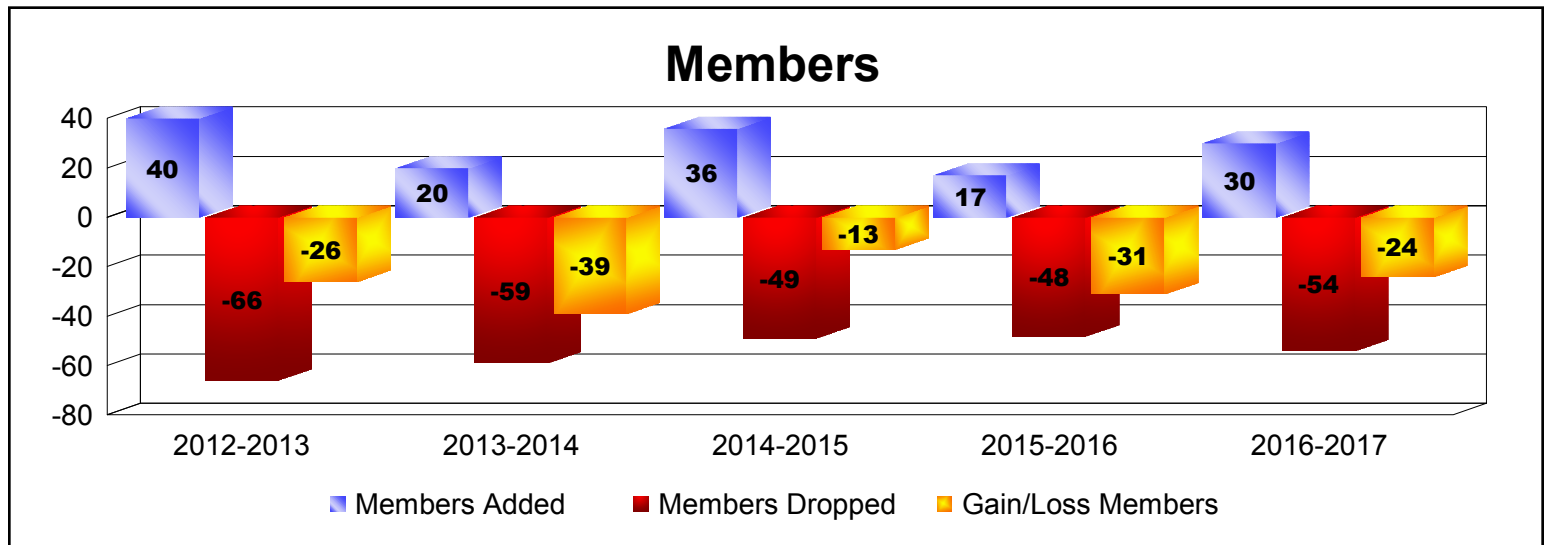

Year	New Clubs	Dropped Clubs	Gain/ Loss Clubs	New Members	Charter Members	Reinstate Members	Transfer Members	Total Member Added	Total Members Dropped	Gain/ Loss Members
2012-2013	0	-1	-1	37	2	0	1	40	-66	-26
2013-2014	0	-2	-2	19	1	0	0	20	-59	-39
2014-2015	0	0	0	32	0	4	0	36	-49	-13
2015-2016	0	-1	-1	16	1	0	0	17	-48	-31
2016-2017	1	0	1	10	20	0	0	30	-54	-24
Average	0	-1	-1	23	5	1	0	29	-55	-27

Year	New Clubs	Dropped Clubs	Gain/ Loss Clubs	New Members	Charter Members	Reinstate Members	Transfer Members	Total Member Added	Total Members Dropped	Gain/ Loss Members
2012-2013	0	0	0	12	1	0	1	14	-23	-9
2013-2014	0	0	0	24	0	1	0	25	-32	-7
2014-2015	0	0	0	70	1	0	0	71	-30	41
2015-2016	2	0	2	23	42	0	0	65	-20	45
2016-2017	0	0	0	18	1	0	1	20	-62	-42
Average	0	0	0	29	9	0	0	39	-33	6